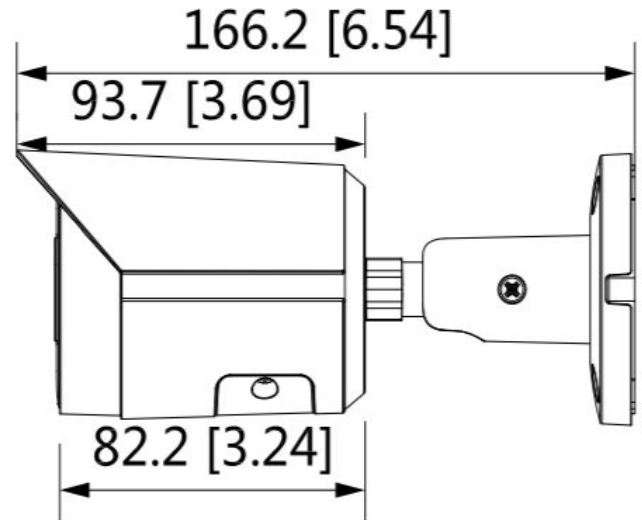

Environmental

Operating Conditions	-40°C to +60°C (-40°F to +140°F)/less than ≤ 95% RH
Storage Conditions	-40°C to +60°C (-40°F to +140°F)
Ingress Protection	IP67
Vandal Resistance	N/A

Construction

Casing	Metal
Dimensions	6.54" × 2.76" (166.2 mm × 70 mm)
Net Weight	1.1 lb (0.48 kg)
Gross Weight	1.3 lb (0.57 kg)

Accessories

Dimensions (mm/in)

MNT-JUNCTION-BOX-3

MNT-JUNCTION-BOX-3 +
MNT-PCNRIP