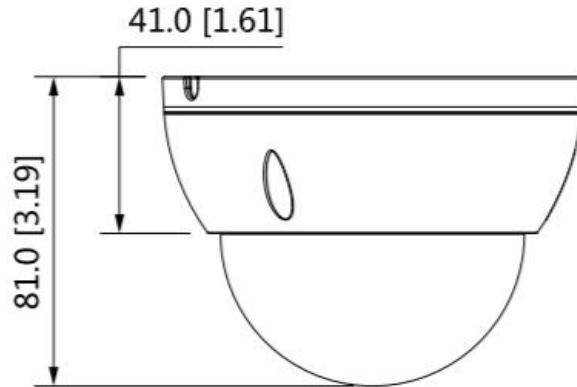

Environmental

Operating Conditions	-40°F to +140°F (-40°C to +60°C)/less than ≤ 95% RH
Storage Conditions	-40°F to +140°F (-40°C to +60°C)
Ingress Protection	IP67
Vandal Resistance	IK10

Construction

Casing	Metal
Dimensions	3.19" × 4.33" (81 mm × 109.9 mm)
Net Weight	0.8 lb (0.35 kg)
Gross Weight	1.1 lb (0.49 kg)

Accessories

Dimensions (mm/in)

MNT-JUNCTION-BOX-6

MNT-IPMINIDOME-WALL